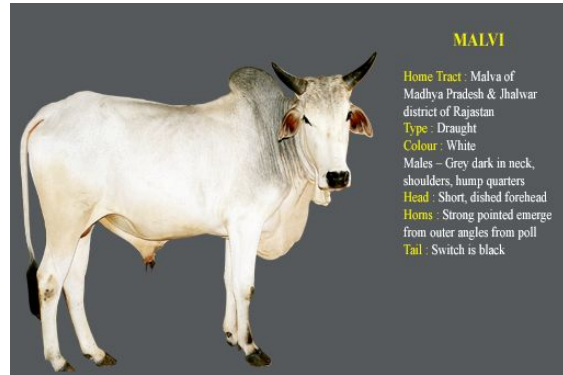

Desi Indian Breed Cows (incomplete list, See Bulls below)

Desi Indian Breed Bulls (incomplete list)

Horn
 Prad
 Type
 Colo
 Ears
 Fore
 Horn
 upw
 Eyes
 Hun
 Neck
 Muz
 Shea
 Leg
 Hoo
 Tail
 black
 Udd
 Teat