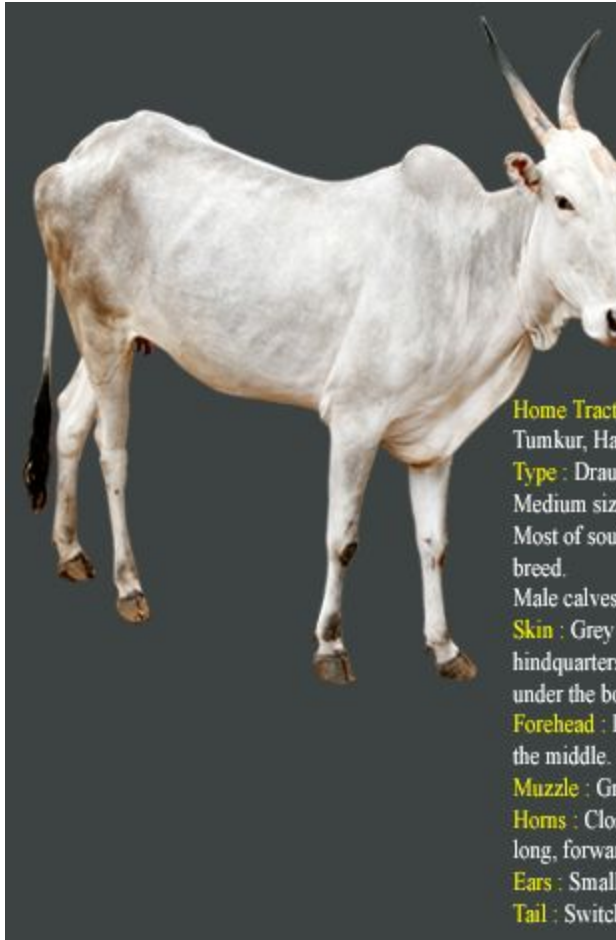

Desi Indian Breed Cows (incomplete list, See Bulls below)

Desi Indian Breed Bulls (incomplete list)

Horn
 Prad
 Type
 Colo
 Ears
 Fore
 Horn
 upw
 Eyes
 Hun
 Neck
 Muz
 Shea
 Leg
 Hoo
 Tail
 black
 Udd
 Teat