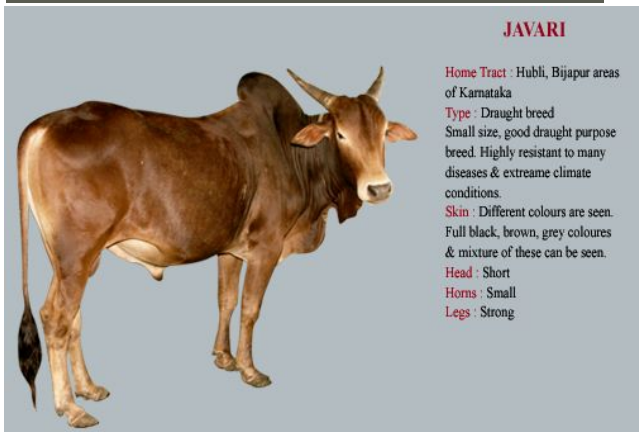

Desi Indian Breed Cows (incomplete list, See Bulls below)

Desi Indian Breed Bulls (incomplete list)

Horn
 Prad
 Type
 Colo
 Ears
 Fore
 Horn
 upw
 Eyes
 Hun
 Neck
 Muz
 Shea
 Leg
 Hoo
 Tail
 black
 Udd
 Teat